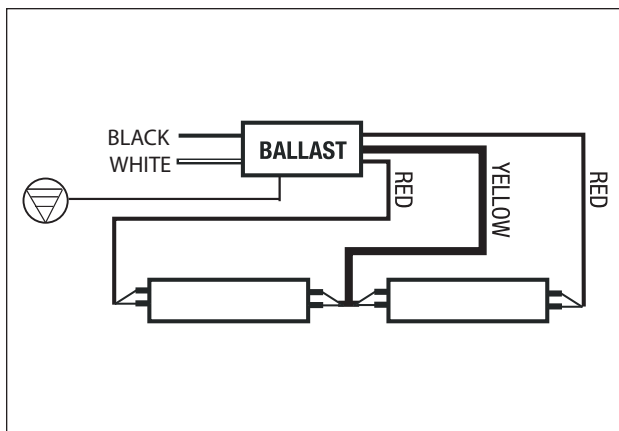

WIRING DIAGRAMS FOR FLUORESCENT LIGHTS INCLUDING COMBINATION UNITS

LONGHORSE 1 - LINEAR

DESCRIPTION	LAMP TYPE
16"-18" Model 2580: T5 Fluorescent Fixture	F6 / T5
19"-27" Model 2580: T5 Fluorescent Fixture	F8 / T5
28" Model 2580: T5 Fluorescent Fixture	F13 / T5
29"-40" Model 2580: T5 Fluorescent Fixture	F14 / T5
41"-52" Model 2580: T5 Fluorescent Fixture	F21 / T5
53"-64" Model 2580: T5 Fluorescent Fixture	F28 / T5

LONGHORSE 2 - LINEAR

DESCRIPTION	LAMP TYPE
65"-74" Model 2580: T5 Fluorescent Fixture	F35 / T5

LONGHORSE 2 - LINEAR

DESCRIPTION	LAMP TYPE
75"-86" Model 2580: T5 Fluorescent Fixture	(2) F21 / T5

LONGHORSE 4 - LINEAR

DESCRIPTION	LAMP TYPE
87"-98" Model 2580: T5 Fluorescent Fixture	(1) F21 & (1) F28 / T5
99"-110" Model 2580: T5 Fluorescent Fixture	(2) F28 / T5
111"-121 Model 2580: T5 Fluorescent Fixture	(1) F28 & (1) F35 / T5
122"-144" Model 2580: T5 Fluorescent Fixture	(2) F35 / T5