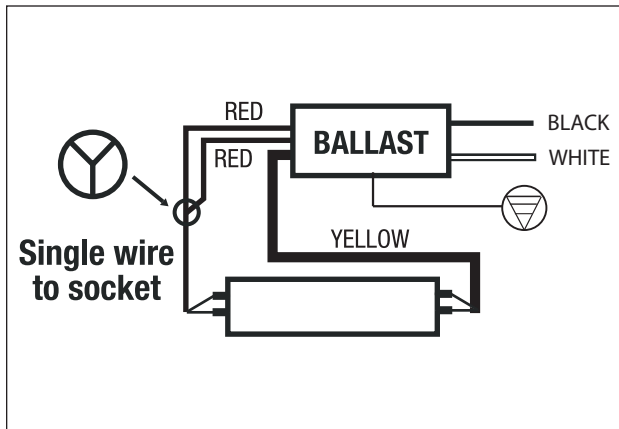

WIRING DIAGRAMS FOR FLUORESCENT LIGHTS INCLUDING COMBINATION UNITS

LONGHORSE 1 - LINEAR

DESCRIPTION	LAMP TYPE
16"-18" Model 2580: T5 Fluorescent Fixture	F6 / T5
19"-27" Model 2580: T5 Fluorescent Fixture	F8 / T5
28" Model 2580: T5 Fluorescent Fixture	F13 / T5
29"-40" Model 2580: T5 Fluorescent Fixture	F14 / T5
41"-52" Model 2580: T5 Fluorescent Fixture	F21 / T5
53"-64" Model 2580: T5 Fluorescent Fixture	F28 / T5

LONGHORSE 2 - LINEAR

DESCRIPTION	LAMP TYPE
65"-74" Model 2580: T5 Fluorescent Fixture	F35 / T5

LONGHORSE 2 - LINEAR

DESCRIPTION	LAMP TYPE
75"-86" Model 2580: T5 Fluorescent Fixture	(2) F21 / T5

LONGHORSE 4 - LINEAR

DESCRIPTION	LAMP TYPE
87"-98" Model 2580: T5 Fluorescent Fixture	(1) F21 & (1) F28 / T5
99"-110" Model 2580: T5 Fluorescent Fixture	(2) F28 / T5
111"-121 Model 2580: T5 Fluorescent Fixture	(1) F28 & (1) F35 / T5
122"-144" Model 2580: T5 Fluorescent Fixture	(2) F35 / T5