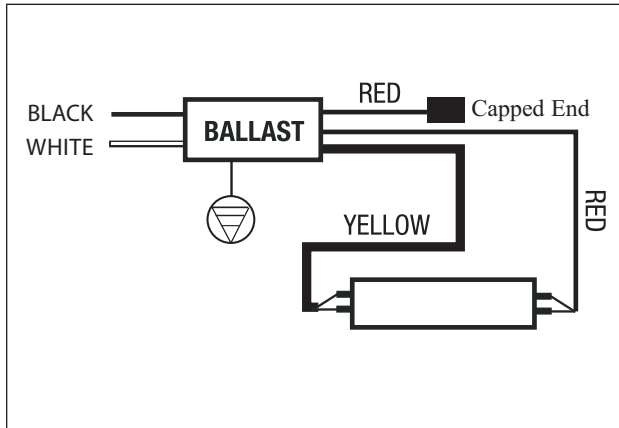

WIRING DIAGRAMS FOR FLUORESCENT LIGHTS INCLUDING COMBINATION UNITS

LONGHORSE 1 - LINEAR

DESCRIPTION	LAMP TYPE
16"-18" Model 2580: T5 Fluorescent Fixture	F6 / T5
19"-27" Model 2580: T5 Fluorescent Fixture	F8 / T5
28" Model 2580: T5 Fluorescent Fixture	F13 / T5
29"-40" Model 2580: T5 Fluorescent Fixture	F14 / T5
41"-52" Model 2580: T5 Fluorescent Fixture	F21 / T5
53"-64" Model 2580: T5 Fluorescent Fixture	F28 / T5

LONGHORSE 2 - LINEAR

DESCRIPTION	LAMP TYPE
65"-74" Model 2580: T5 Fluorescent Fixture	F35 / T5

LONGHORSE 2 - LINEAR

DESCRIPTION	LAMP TYPE
75"-86" Model 2580: T5 Fluorescent Fixture	(2) F21 / T5

LONGHORSE 4 - LINEAR

DESCRIPTION	LAMP TYPE
87"-98" Model 2580: T5 Fluorescent Fixture	(1) F21 & (1) F28 / T5
99"-110" Model 2580: T5 Fluorescent Fixture	(2) F28 / T5
111"-121 Model 2580: T5 Fluorescent Fixture	(1) F28 & (1) F35 / T5
122"-144" Model 2580: T5 Fluorescent Fixture	(2) F35 / T5