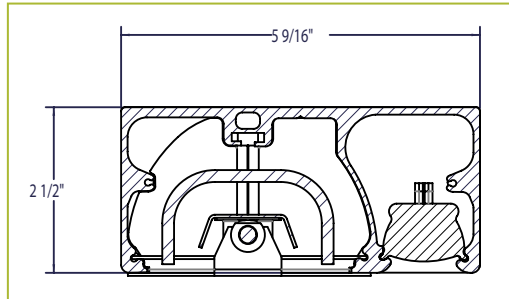

GENERAL INFORMATION

Project Name: _____

OPTIONS AND ACCESSORIES

SWITCH OPTIONS

- ☐ Remote Infinite (Standard)
- ☐ Remote Toggle Switch
- ☐ Indicator Light
- ☐ Internal Control

SWITCH OPTIONS

- ☐ Right Side
- ☐ Left Side

COLOR

- ☐ Steel Gray Pearl

Helios lights and warmers ship unassembled and require mounting and wiring at time of installation. Contact BSI for details.

INFORMATION FOR LED BULB

Temperature	3000K
Average Rated Life (hr):	50,000
Color Rendering Index (CRI)	90
Diodes	50 per foot
Electrical	110-250V
Frequency	50/60Hz
Amp Per Foot @ 110V	0.04
Watts Per Foot	5

Helios Housing Side Cutaway Diagram

MODEL NUMBER	OA HOUSING	VOLTS (Light)*	FREQ.	AMPS	WATTS
705E-120-18	24"	120 (120)	50/60Hz	2.96	357
705E-120-24	30"	120 (120)	50/60Hz	4.28	510
705E-120-30	36"	120 (120)	50/60Hz	5.60	672
705E-120-36	42"	120 (120)	50/60Hz	6.83	815
705E-120-42	48"	120 (120)	50/60Hz	8.04	967
705E-120-48	54"	120 (120)	50/60Hz	9.37	1120
705E-120-54	60"	120 (120)	50/60Hz	10.58	1272
705E-120-60	66"	120 (120)	50/60Hz	11.91	1425
705E-120-66	72"	120 (120)	50/60Hz	13.2	1587
705E-120-72	78"	NOT AVAILABLE IN 120 VOLTS