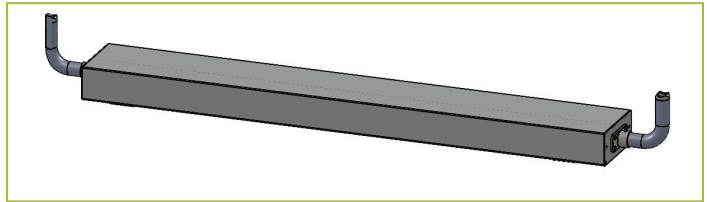

COLOR

- Steel Gray Pearl

Helios lights and warmers ship unassembled and require mounting and wiring at time of installation. Contact BSI for details.

INFORMATION FOR LED BULB

Temperature	3000K
Average Rated Life (hr):	50,000
Color Rendering Index (CRI)	90
Diodes	50 per foot
Electrical	110-250V
Frequency	50/60Hz
Amp Per Foot @ 110V	0.04
Watts Per Foot	5

705E

Helios® Light & Warmer Combo

Helios unit shown with mounting for BSI E-Series food guard

Housing is screwed directly to thickwall tubing guard. Contact factory for other mounting options.

TABLES SHOWN WITH STANDARD LED LIGHT POWER REQUIREMENTS.