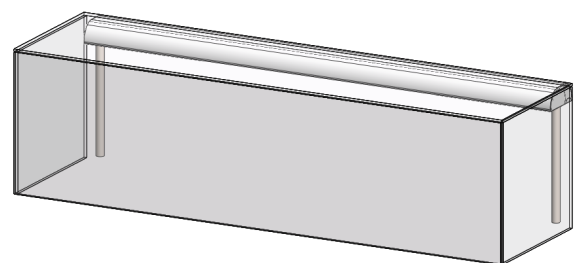

Light & Warmer Stand Alone Configuration

Side Profile