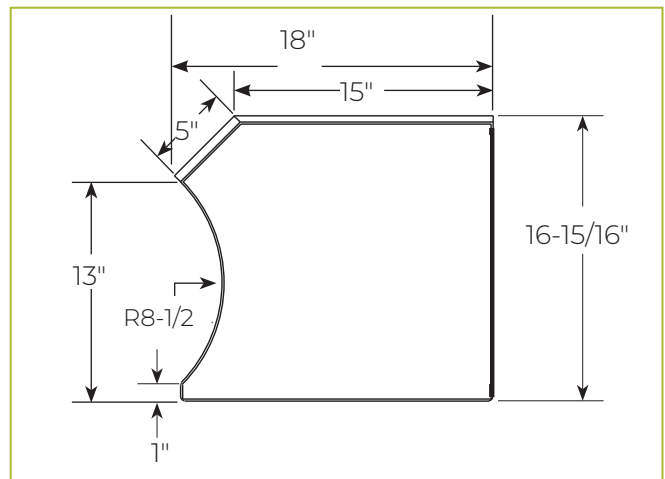

CV100-6 ClearView Bonded Glass, Curved Front Self Service w/ Top Shelf