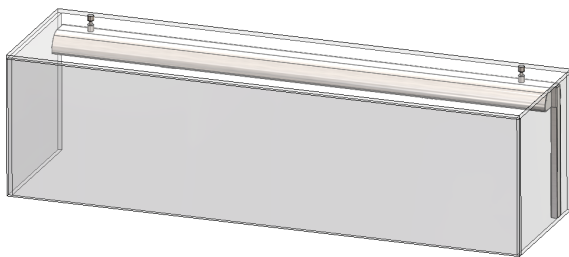

GENERAL INFORMATION

Project Name: _____

OPTIONS AND ACCESSORIES

GLASS OPTIONS

- ☐ 3/8" Tempered Glass - Overall Max 66"
- ☐ 1/2" Tempered Glass - Centerline Max 72"

INSTALLATION OPTIONS

- ☐ Square Glass Clips (Secured to Counter)
- ☐ Round Glass Clips (Secured to Counter)
- ☐ Flush to Counter, Sealed with Silicone
- ☐ Custom Clamp (Secured to Counter)

LIGHT AND WARMER OPTIONS

Light and warmer housings can be installed as stand alone units or mounted to the top glass.

- ☐ Slimline 2580 Light
- ☐ Stealth 790 Warmer
- ☐ Stealth 705 Light & Warmer Combo Unit
- ☐ Stealth 500 Heat/Light/Heat Combo Unit

INSTALLATION METHODS

Light & Warmer Glass Mounted Configuration

Side Profile